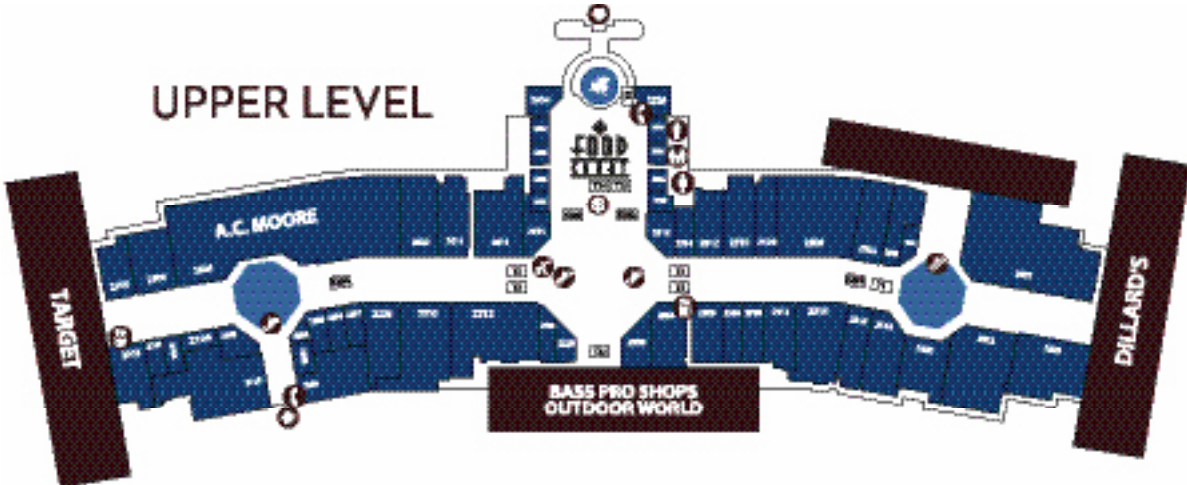

912.927.SHOP

DEPARTMENT STORES

- Bass Pro Shops Outdoor World
- Burlington Coat Factory
- Dillard's
- Target

WOMEN'S APPAREL

- 1208 Paper Doll
- 1515 Body Shop
- 2620 Cato
- 1512 Event
- 1526 Gap
- 2304 It's Fashion
- 1212 Lane Bryant
- 1506 New York & Co.
- 2616 rue21
- 2212 Victoria's Secret

MEN'S APPAREL

- 2306 Freestyle Clothing
- 1526 Gap
- 1304 Irie Trends

CHILDREN'S APPAREL

- 1530 Gap Kids
- 1514 Gymboree
- 1120 Kid's Closet
- 1124 New Fashion

FAMILY FOOTWEAR

- 2312 Champs Sports
- 1118 Finish Line
- 2618 Foot Locker
- 2322 Hibbett Sports
- 1126 Journeys
- 2504 Payless ShoeSource
- 1504 The Shoe Dept.